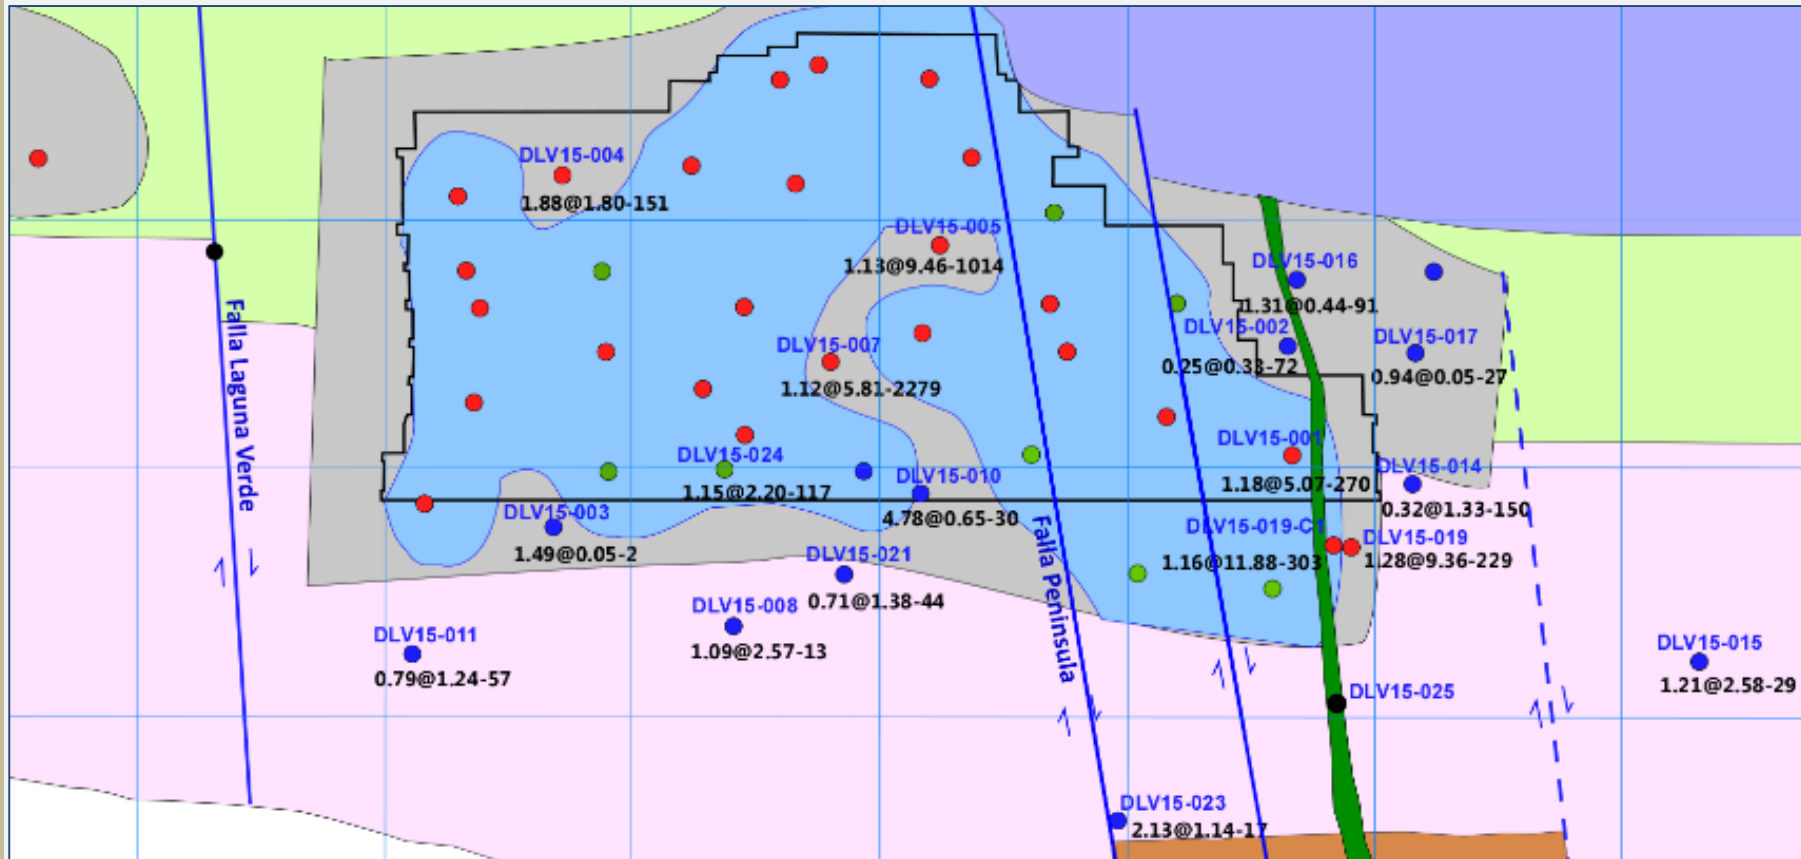

# Figure 5b– Cerro Bayo: Coyita long section-- enlarged

Figure to be read with Mandalay Resources News release dated July 29, 2015