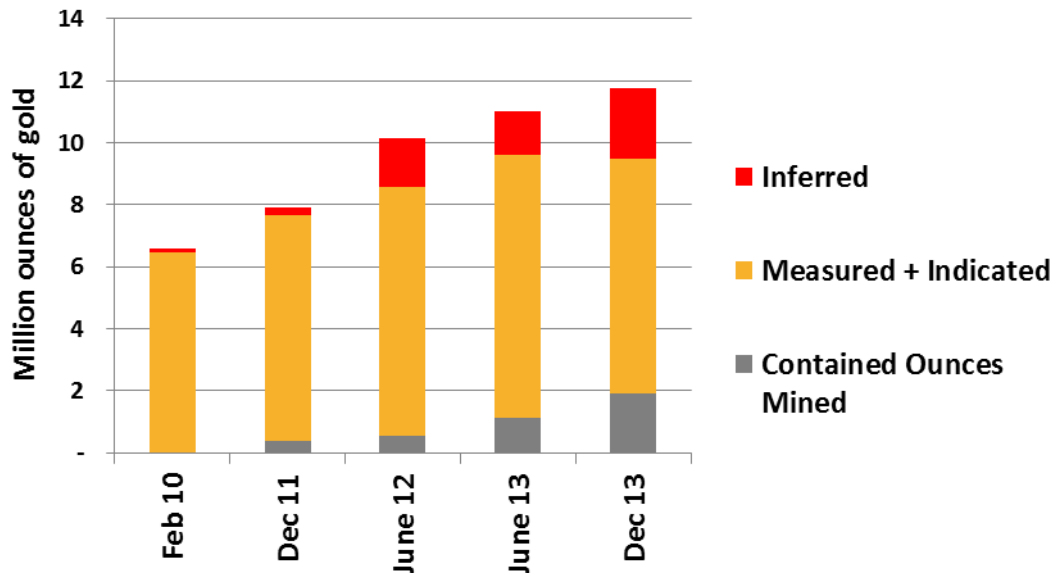

## Çöpler Resource + Mined Ounces (100%)

*Mineral Resources are quoted after mining depletion and are inclusive of reserves. Mineral Resources are shown on 100% basis of which Alacer owns 80%. The December 13 data is based on the updated resources.*