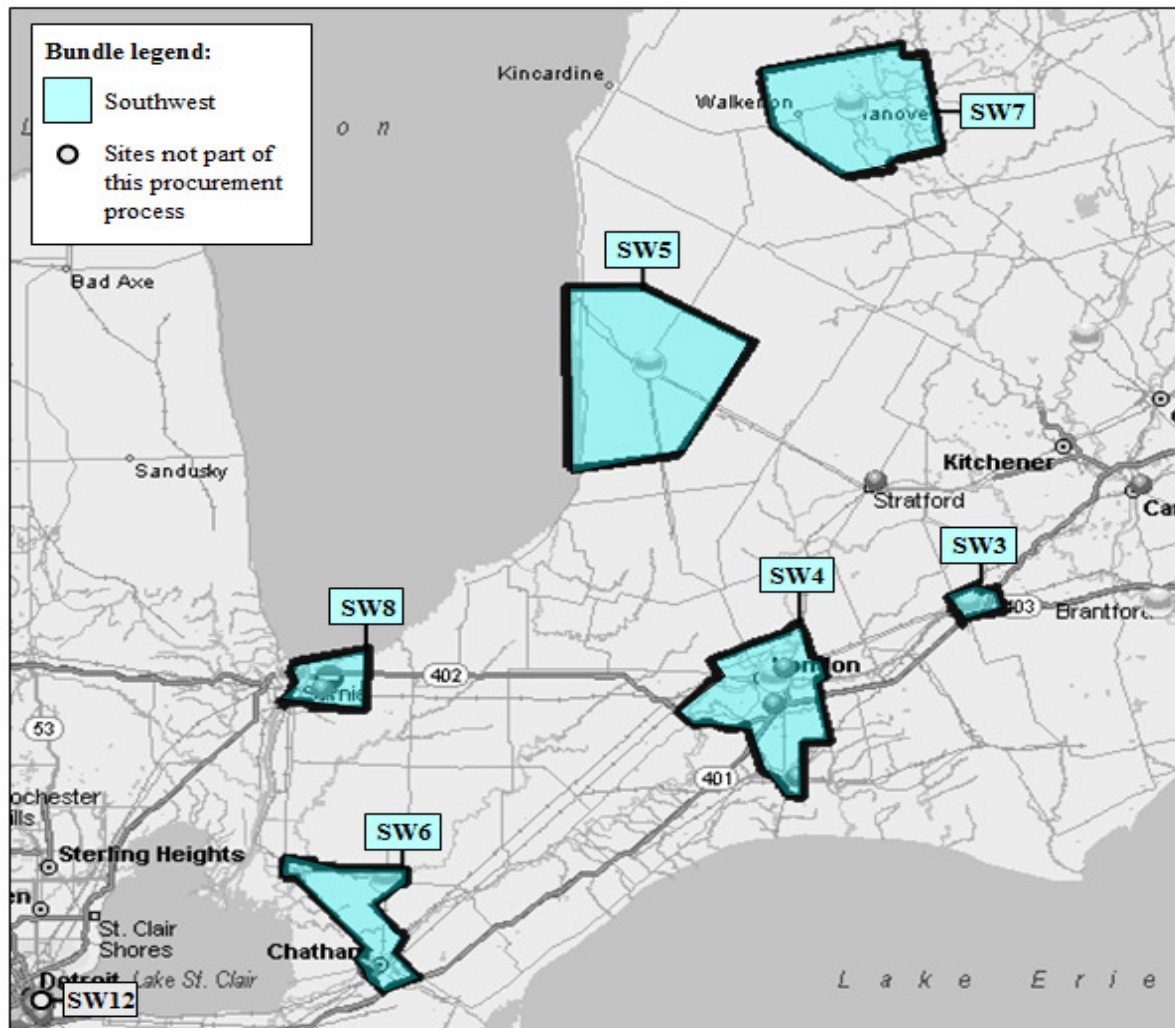

## Map of Gaming Bundle 4 (Southwest)

Gaming Bundle	Number of Gaming Zones included	Gaming Zones included in Gaming Bundle	Maximum Number of Electronic Gaming Positions	Maximum Number of Live Table Gaming Positions
Southwest	6	SW3: Includes the Woodstock site	300	120
		SW4: Includes the Western Fair site	1,200	300
		SW5: Includes the Clinton site	300	120
		SW6: Includes the Dresden site	300	120
		SW7: Includes the Hanover Raceway site	300	120
		SW8: Includes the OLG Casino Point Edward	600	240

Gaming Zone SW12 is not included in Gaming Bundle 4 (Southwest).